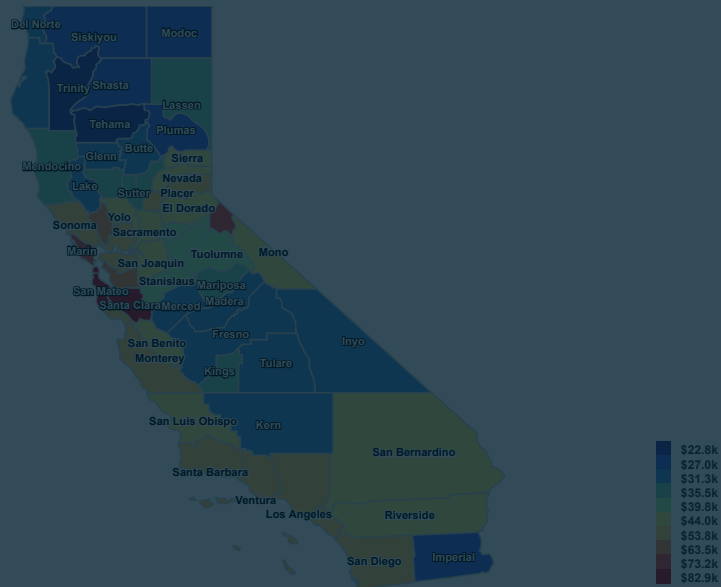

CLOSE

Legislative District Data Updates in Progress

Due to legislative redistricting, new data is only available at the statewide, County, and regional level. We are working on updating Assembly, Senate, and Congressional district data to reflect new districts that took effect January 2023. You may continue to view historic data associated with previous districts through 2022.

Questions? [Contact Us Here.](#)

Legislative District Data Updates in Progress

CLOSE

Due to legislative redistricting, new data is only available at the statewide, County, and regional level. We are working on updating Assembly, Senate, and Congressional district data to reflect new districts that took effect January 2023. You may continue to view historic data associated with previous districts through 2022.

Questions? [Contact Us Here.](#)

\$56.3k

California

SELECTED

\$22.8k

LOW
Trinity County

\$92.6k

HIGH
San Francisco County