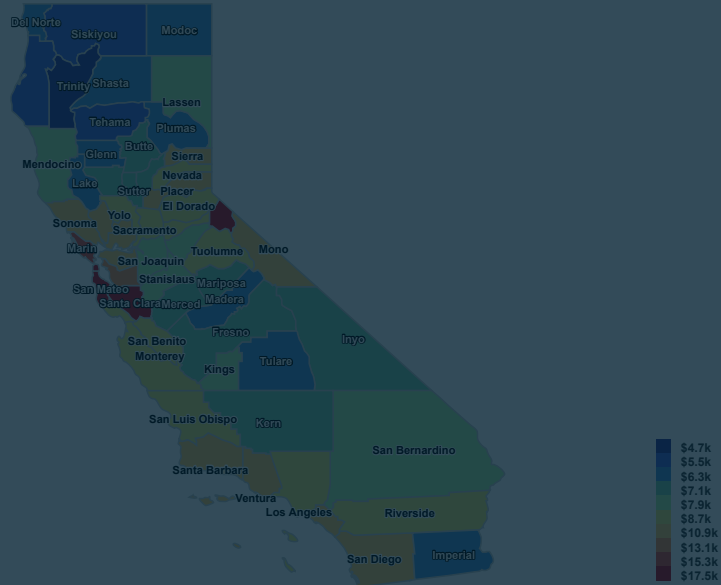

CLOSE

Legislative District Data Updates in Progress

Due to legislative redistricting, new data is only available at the statewide, County, and regional level. We are working on updating Assembly, Senate, and Congressional district data to reflect new districts that took effect January 2023. You may continue to view historic data associated with previous districts through 2022.

Questions? [Contact Us Here.](#)