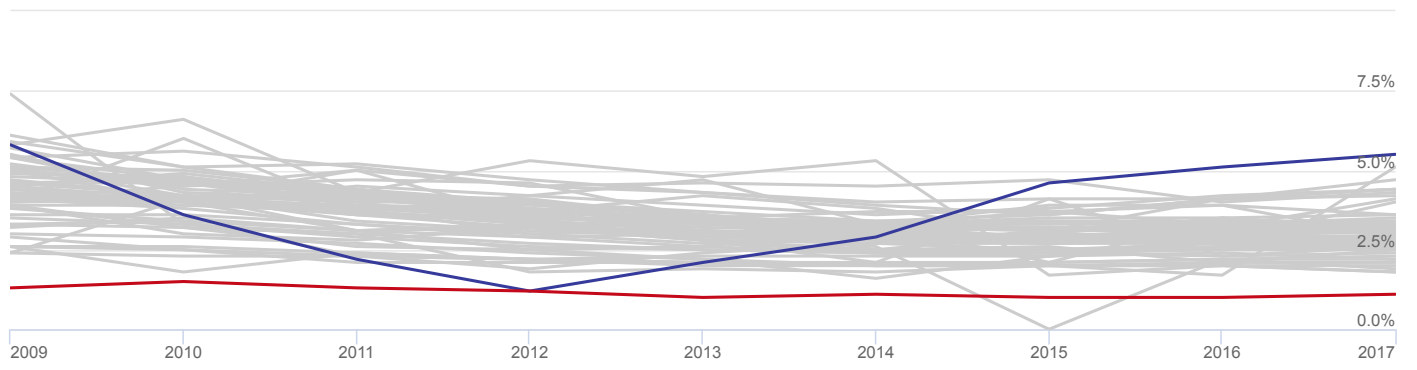

Economic Indicators

EMPLOYED
SHARE: AGE 16-19
(ACS 5YR)

Trend

Employed Share: Age 16-19 (ACS 5yr) – 2017

2.5%

California

SELECTED

1.1%

LOW
San Francisco County

5.5%

HIGH
Modoc County

Ranking

Employed Share: Age 16-19 (ACS 5yr) – 2017

2.5%

California

SELECTED