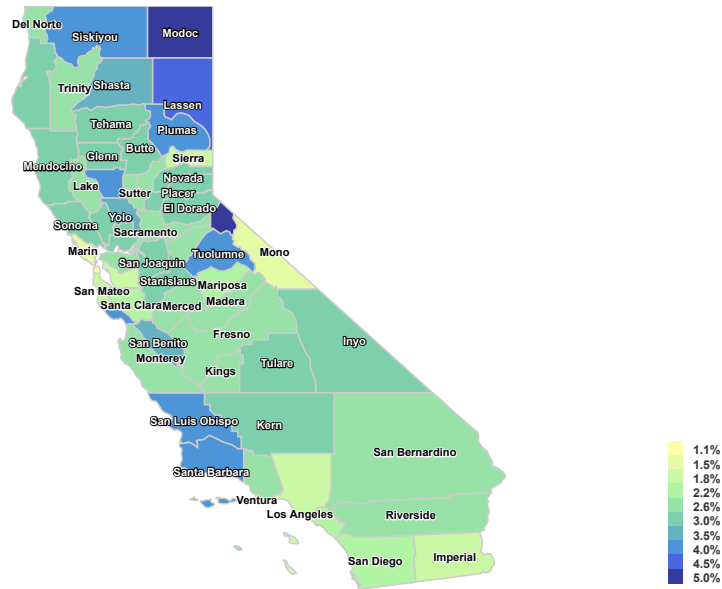

Economic Indicators

EMPLOYED
SHARE: AGE 16-19
(ACS 5YR)

Trend

Employed Share: Age 16-19 (ACS 5yr) – 2017

2.5%

California

SELECTED

1.1%

LOW
San Francisco County

5.5%

HIGH
Modoc County

Ranking

Employed Share: Age 16-19 (ACS 5yr) – 2017

2.5%

California

SELECTED