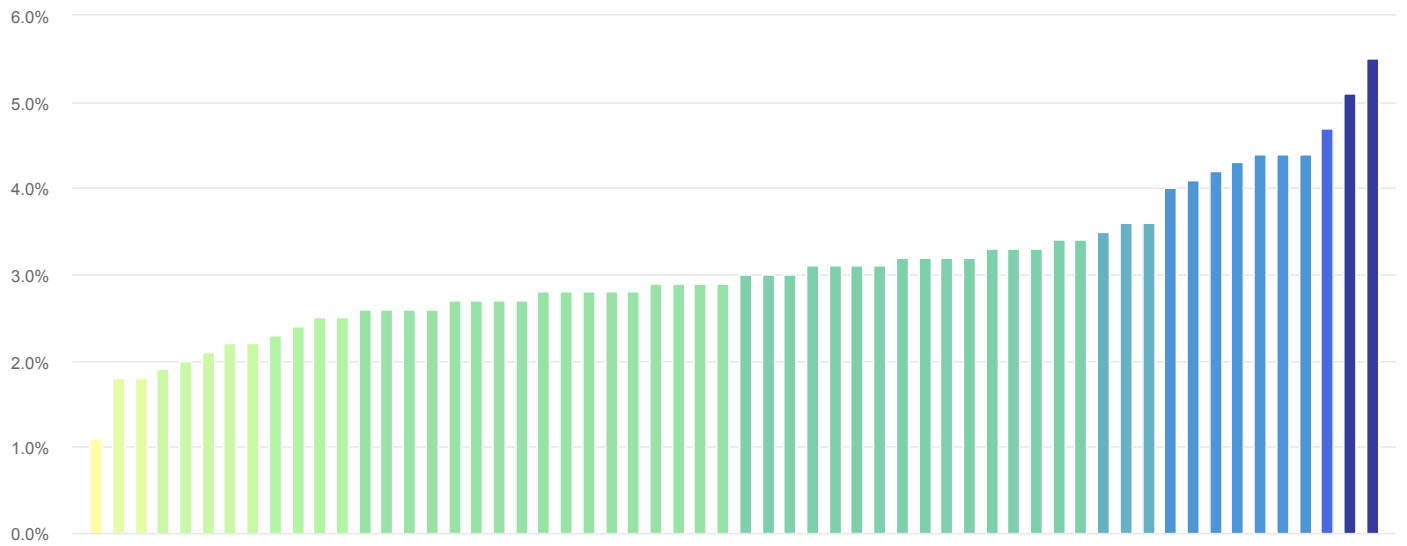

Economic Indicators

EMPLOYED
SHARE: AGE 16-19
(ACS 5YR)

Trend

Employed Share: Age 16-19 (ACS 5yr) – 2017

2.5%

California

SELECTED

1.1%

LOW
San Francisco County

5.5%

HIGH
Modoc County

Ranking

Employed Share: Age 16-19 (ACS 5yr) – 2017

2.5%

California

SELECTED