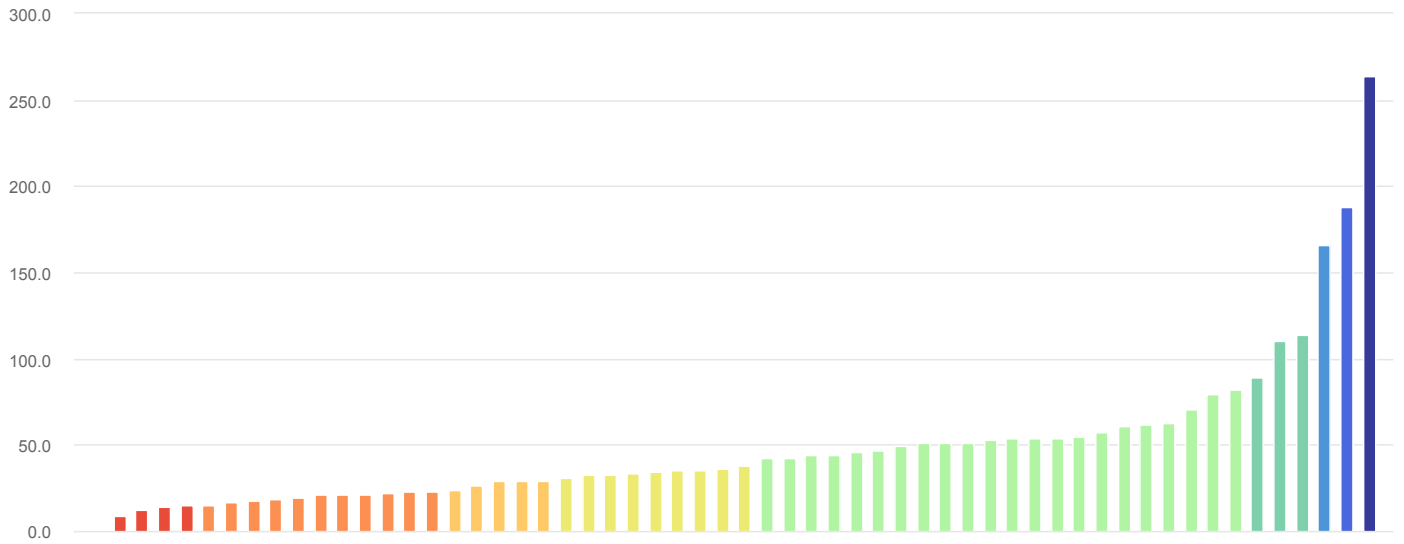

Economic Indicators

ESTABLISHMENTS: ARTS,
ENTERTAINMENT, &
RECREATION

Trend

Establishments: Arts, Entertainment, & Recreation Per 100,000 People – undefined 2022

81.9

California

SELECTED

0.0

LOW
Sierra County

263.6

HIGH
Alpine County

Ranking

Establishments: Arts, Entertainment, & Recreation Per 100,000 People – undefined 2022

81.9

California

—
SELECTED