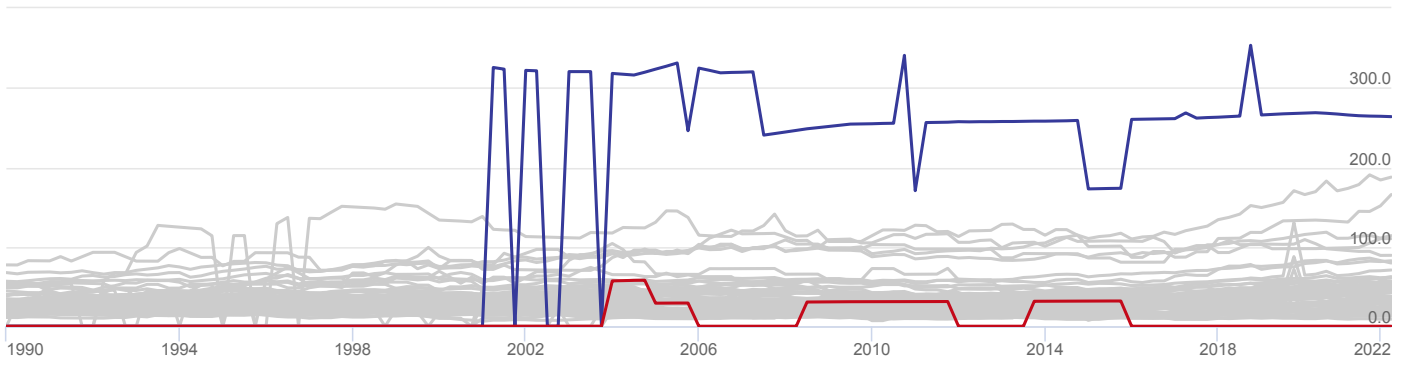

Economic Indicators

ESTABLISHMENTS: ARTS,
ENTERTAINMENT, &
RECREATION

Trend

Establishments: Arts, Entertainment, & Recreation Per 100,000 People – undefined 2022

81.9

California

SELECTED

0.0