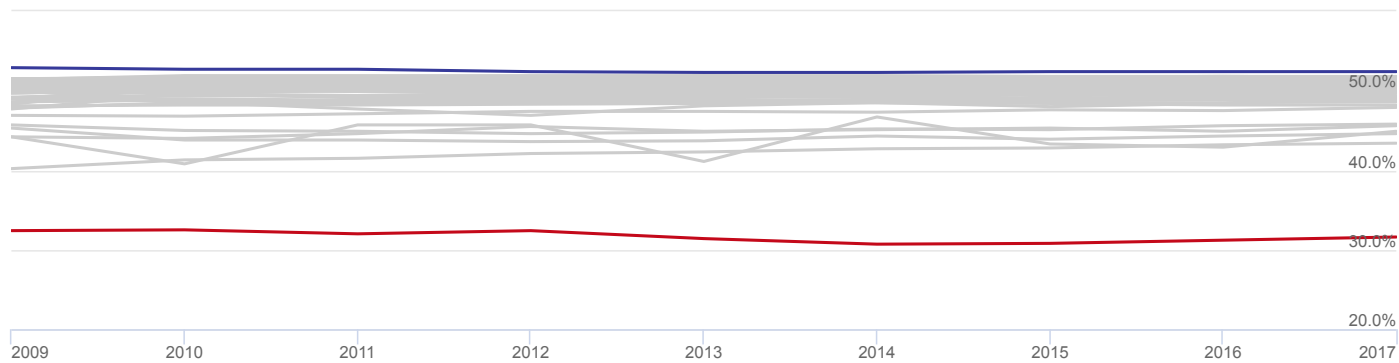

Economic Indicators

POPULATION 16
AND OVER
SHARE: WOMEN
(ACS 5YR)

Trend

Population 16 and Over Share: Women (ACS 5yr) – 2017

50.7%

California

SELECTED

31.6%
LOW
Lassen County

52.4%
HIGH
Madera County

Ranking

Population 16 and Over Share: Women (ACS 5yr) – 2017

50.7%

California

SELECTED

31.6%

LOW
Lassen County