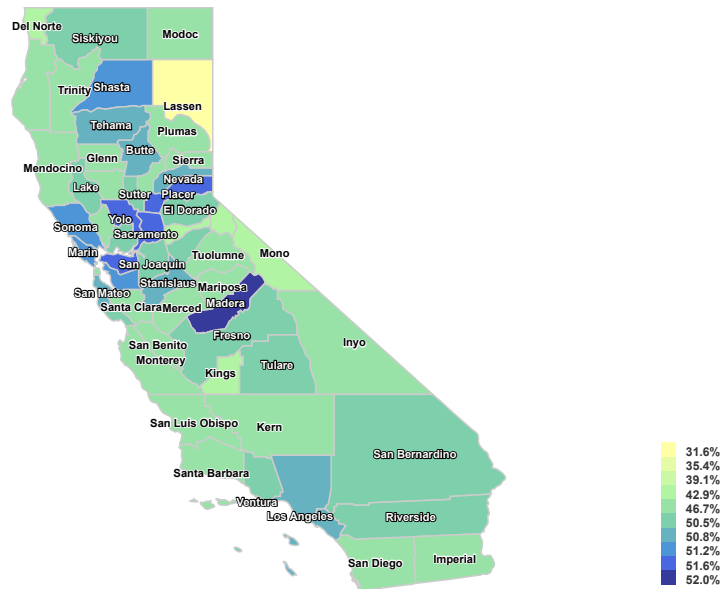

Economic Indicators

POPULATION 16
AND OVER
SHARE: WOMEN
(ACS 5YR)

Trend

Population 16 and Over Share: Women (ACS 5yr) – 2017

50.7%

California

SELECTED

31.6%
LOW
Lassen County

52.4%
HIGH
Madera County

Ranking

Population 16 and Over Share: Women (ACS 5yr) – 2017

50.7%

California

SELECTED

31.6%

LOW
Lassen County