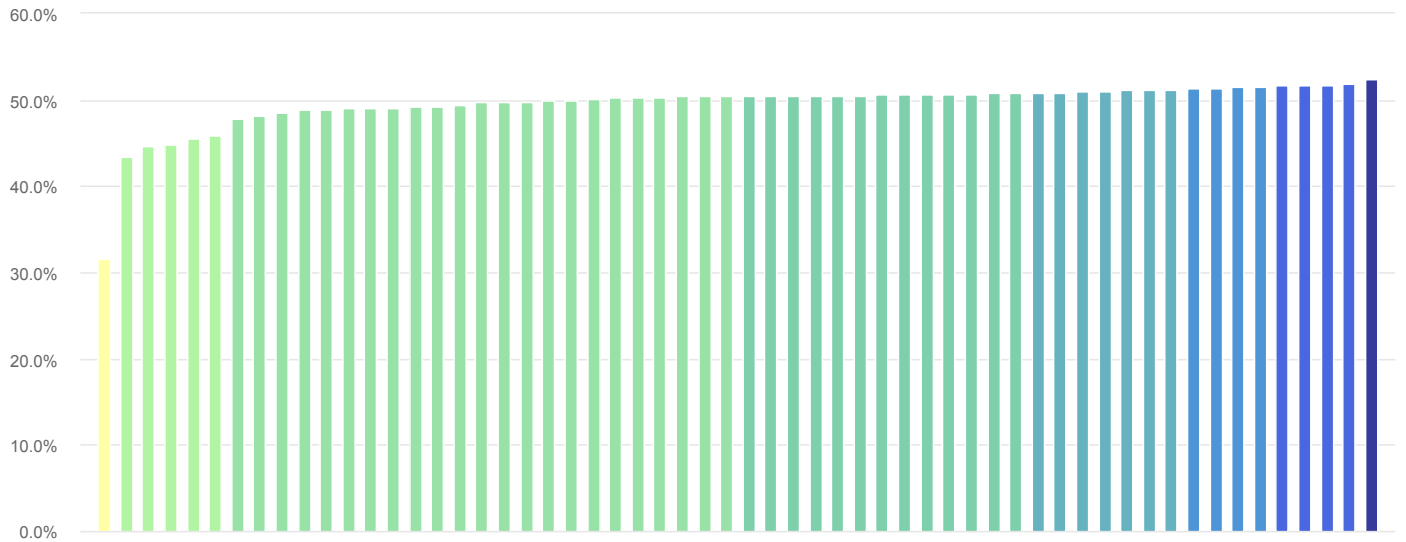

Economic Indicators

POPULATION 16
AND OVER
SHARE: WOMEN
(ACS 5YR)

Trend

Population 16 and Over Share: Women (ACS 5yr) – 2017

50.7%

California

SELECTED

31.6%
LOW
Lassen County

52.4%
HIGH
Madera County

Ranking

Population 16 and Over Share: Women (ACS 5yr) – 2017

50.7%

California

SELECTED

31.6%

LOW
Lassen County