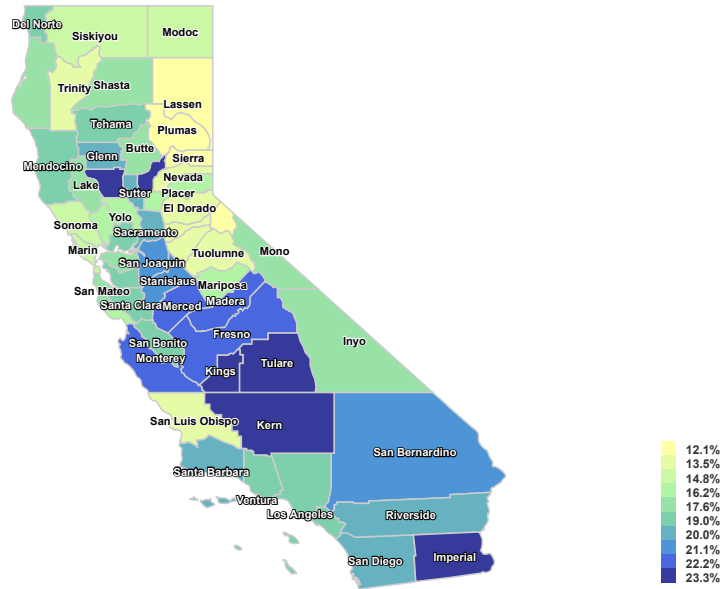

Economic Indicators

AGE SHARE
(MONTHLY): 0-15

Trend

Age Share (monthly): 0-15 – January 2023

19.9%

California

SELECTED

12.1%
LOW
Alpine County

24.4%
HIGH
Tulare County

Ranking

Age Share (monthly): 0-15 – January 2023

19.9%

California

SELECTED

12.1%

LOW
Alpine County