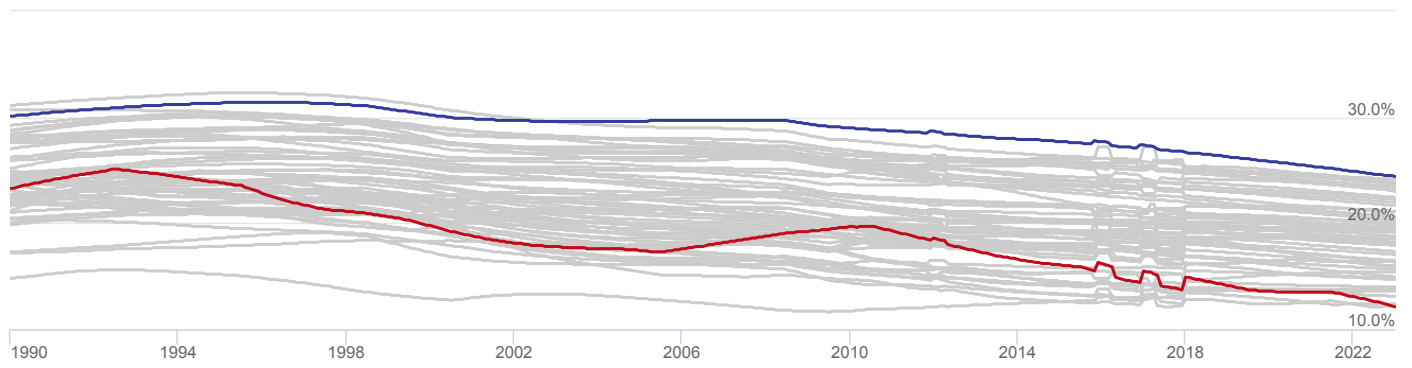

Economic Indicators

AGE SHARE
(MONTHLY): 0-15

Trend

Age Share (monthly): 0-15 – January 2023

19.9%

California

SELECTED

12.1%
LOW
Alpine County

24.4%
HIGH
Tulare County

Ranking

Age Share (monthly): 0-15 – January 2023

19.9%

California

SELECTED

12.1%

LOW
Alpine County