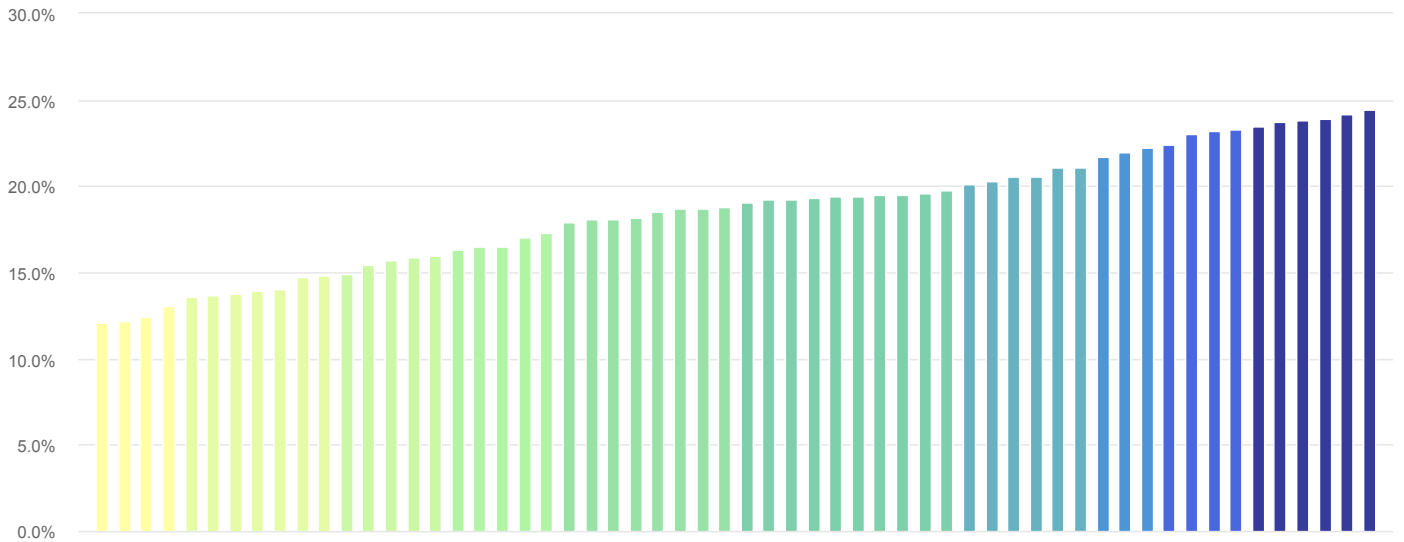

Economic Indicators

AGE SHARE
(MONTHLY): 0-15

Trend

Age Share (monthly): 0-15 – January 2023

19.9%

California

SELECTED

12.1%
LOW
Alpine County

24.4%
HIGH
Tulare County

Ranking

Age Share (monthly): 0-15 – January 2023

19.9%

California

SELECTED

12.1%

LOW
Alpine County