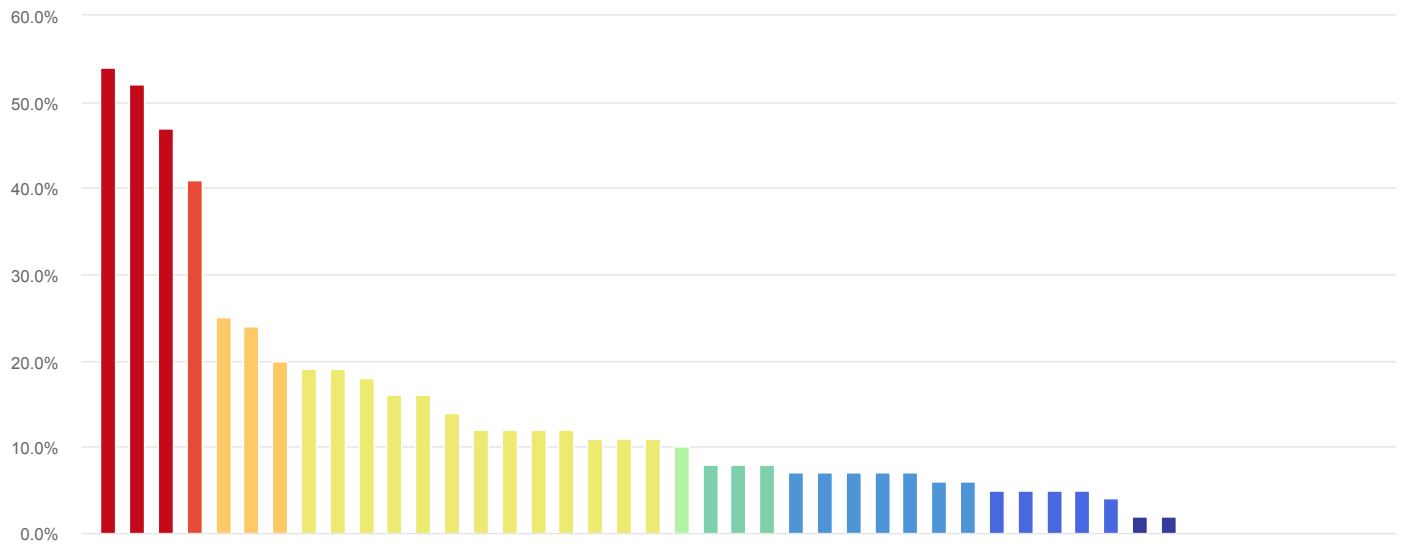

Ranking

High School Dropout Rate: Black – 2021

14.0%

California

SELECTED

2.0%

LOW
El Dorado County

54.0%

HIGH
Mono County