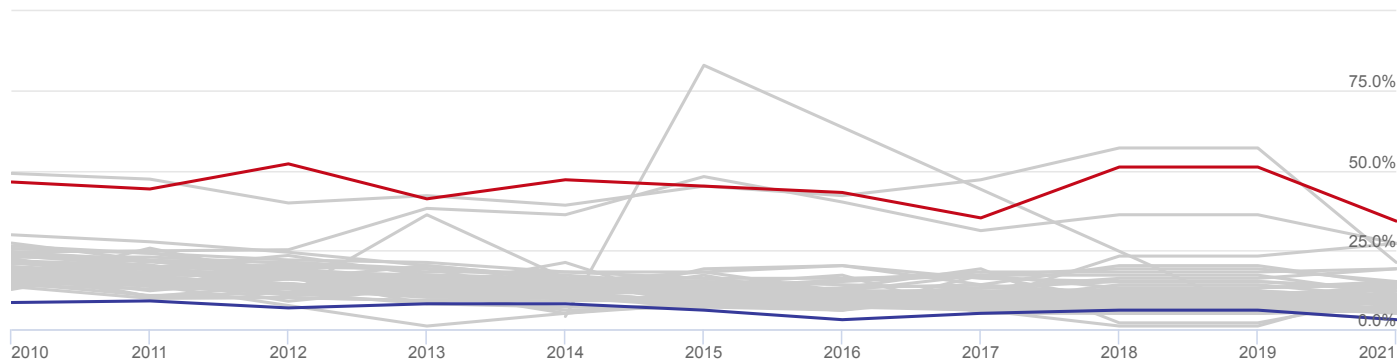

Economic Indicators

HIGH SCHOOL
DROPOUT RATE:
SOCIOECONOMICALLY
DISADVANTAGED

Trend

High School Dropout Rate: Socioeconomically Disadvantaged – 2021

10.0%

California

SELECTED

3.0%