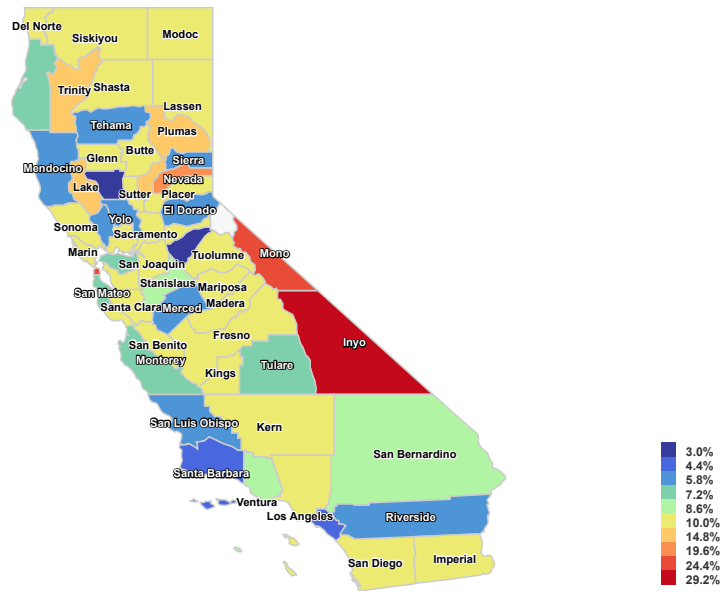

Economic Indicators

HIGH SCHOOL
DROPOUT RATE:
SOCIOECONOMICALLY
DISADVANTAGED

Trend

High School Dropout Rate: Socioeconomically Disadvantaged – 2021

10.0%

California

SELECTED

3.0%

LOW
Calaveras County

34.0%

HIGH
Inyo County

Ranking

High School Dropout Rate: Socioeconomically Disadvantaged – 2021

10.0%

California

SELECTED

3.0%

LOW
Calaveras County

34.0%

HIGH
Inyo County