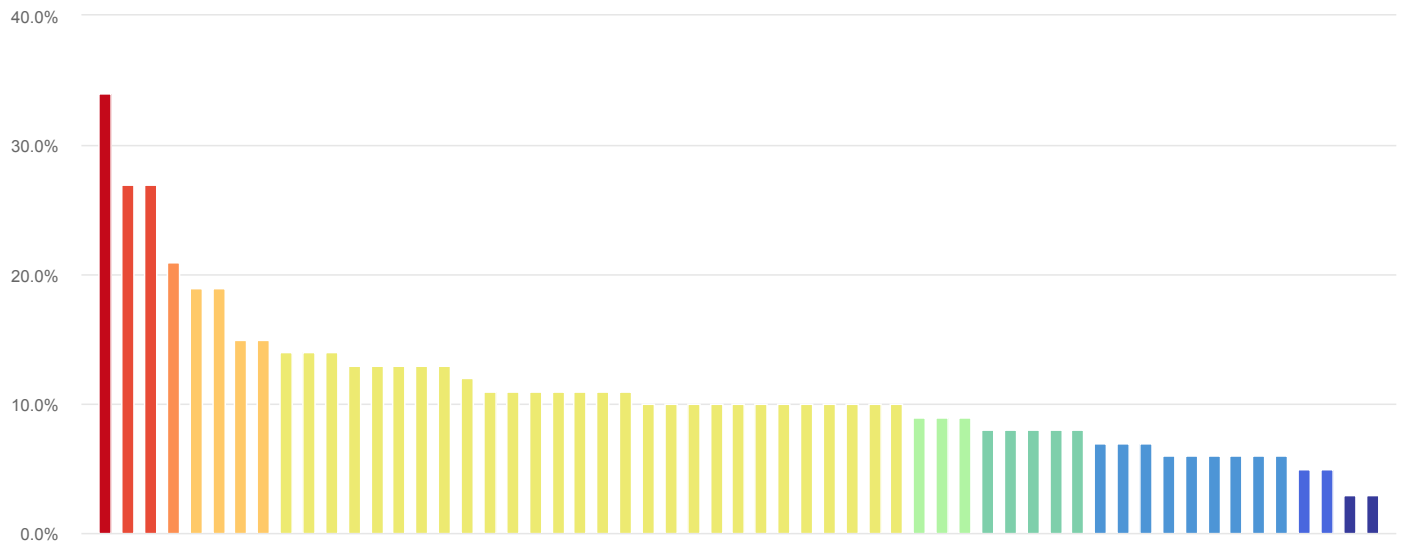

Ranking

High School Dropout Rate: Socioeconomically Disadvantaged – 2021

10.0%

California

SELECTED

3.0%

LOW
Calaveras County

34.0%

HIGH
Inyo County