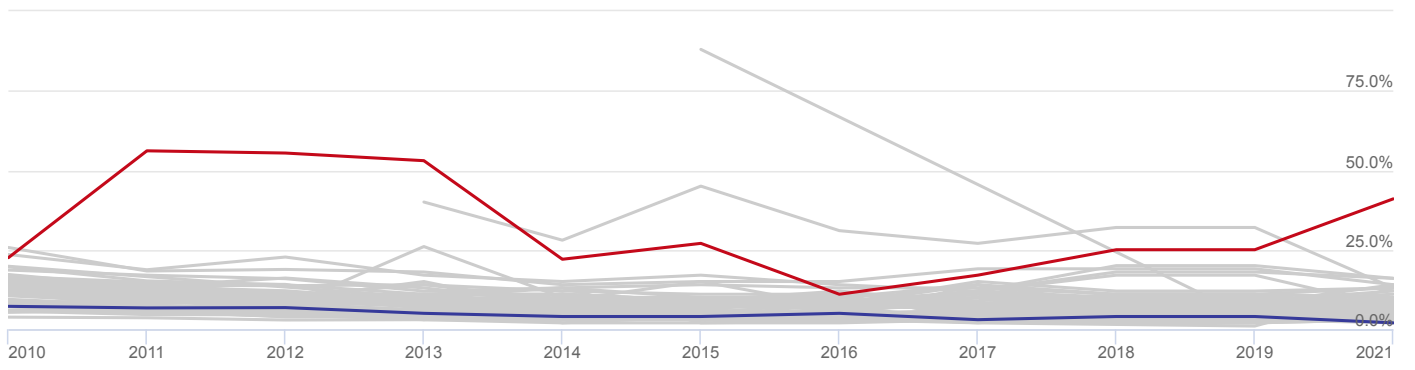

Economic Indicators

HIGH SCHOOL
DROPOUT RATE:
WHITE

Trend

High School Dropout Rate: White – 2021

6.0%

California

SELECTED

2.0%

LOW
Calaveras County

41.0%

HIGH
San Francisco County

Ranking

High School Dropout Rate: White – 2021

6.0%

California

SELECTED