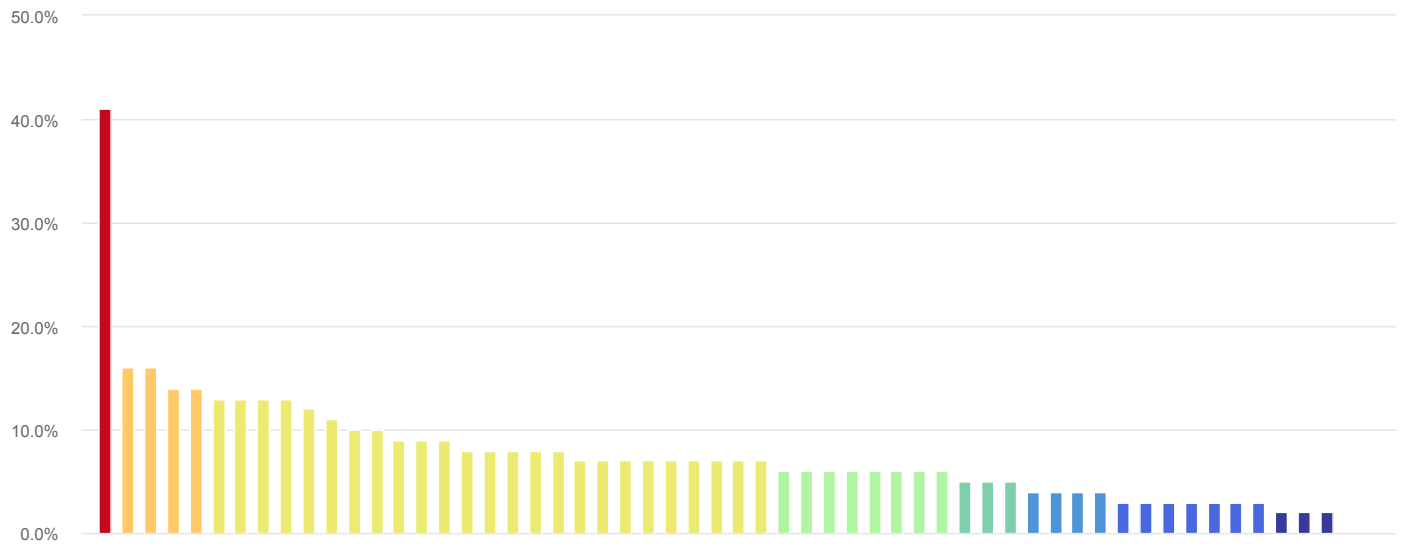

Economic Indicators

HIGH SCHOOL
DROPOUT RATE:
WHITE

Trend

High School Dropout Rate: White – 2021

6.0%

California

SELECTED

2.0%

LOW
Calaveras County

41.0%

HIGH
San Francisco County

Ranking

High School Dropout Rate: White – 2021

6.0%

California

SELECTED