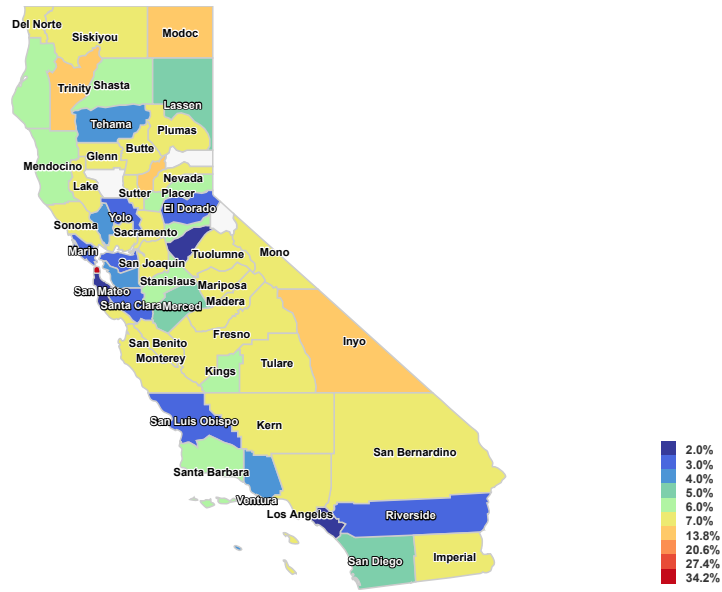

Economic Indicators

HIGH SCHOOL
DROPOUT RATE:
WHITE

Trend

High School Dropout Rate: White – 2021

6.0%

California

SELECTED

2.0%

LOW
Calaveras County

41.0%

HIGH
San Francisco County

Ranking

High School Dropout Rate: White – 2021

6.0%

California

SELECTED

2.0%

LOW
Calaveras County

41.0%

HIGH
San Francisco County