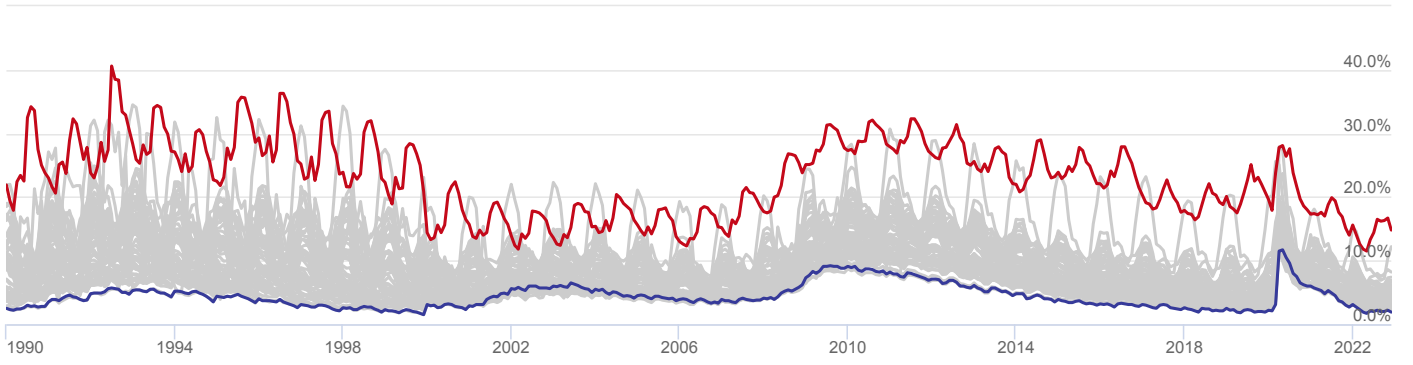

Economic Indicators

UNEMPLOYMENT RATE

Trend

Unemployment Rate – December 2022

3.7%

California

SELECTED

1.9%

LOW
San Mateo County

14.8%

HIGH
Imperial County

Ranking

Unemployment Rate – December 2022

3.7%

California

SELECTED