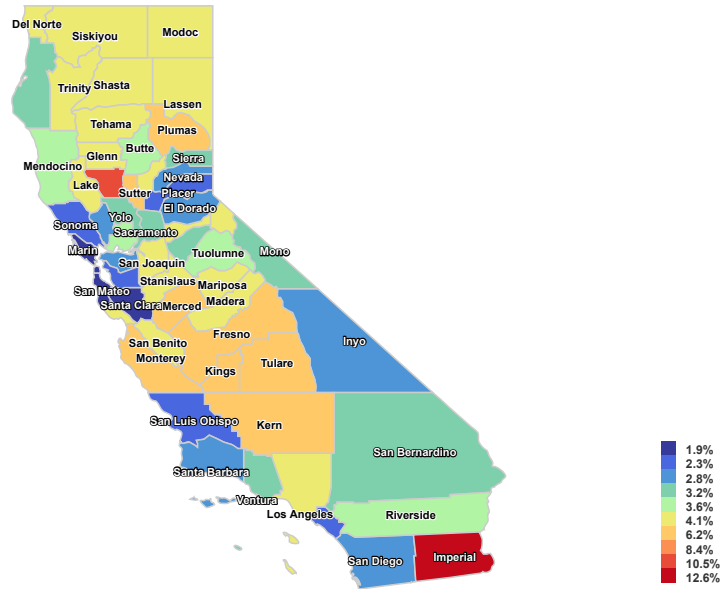

Economic Indicators

UNEMPLOYMENT RATE

Trend

Unemployment Rate – December 2022

3.7%

California

SELECTED

1.9%

LOW
San Mateo County

14.8%

HIGH
Imperial County

Ranking

Unemployment Rate – December 2022

3.7%

California

SELECTED

1.9%

LOW
San Mateo County

14.8%

HIGH
Imperial County