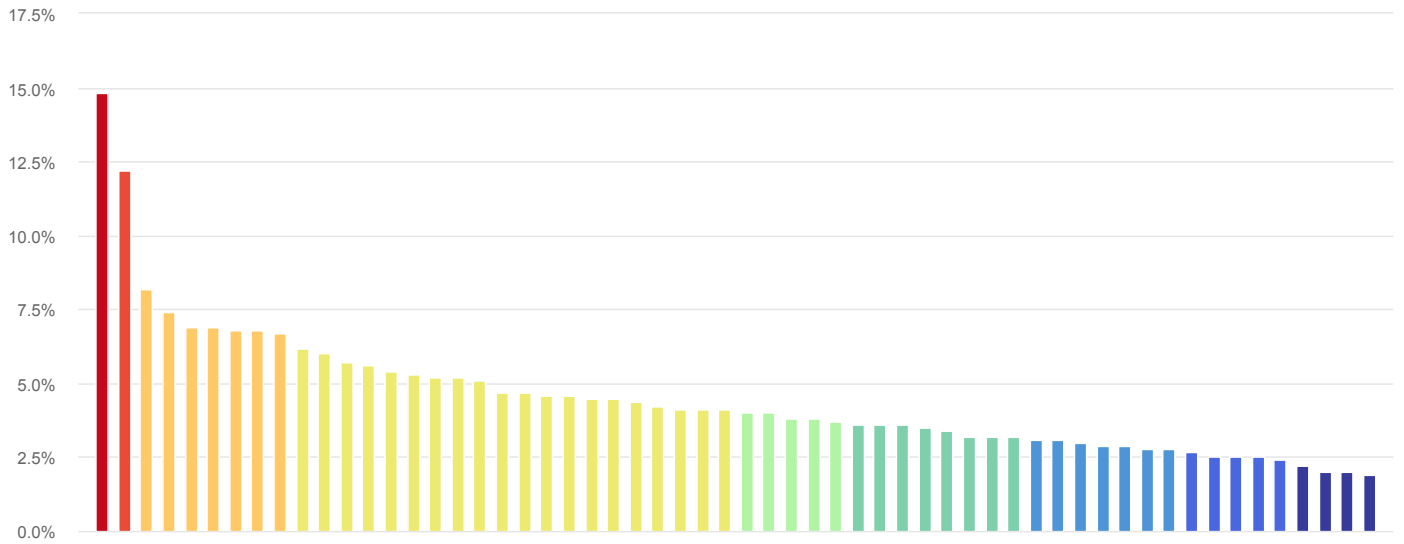

Economic Indicators

UNEMPLOYMENT RATE

Trend

Unemployment Rate – December 2022

3.7%

California

SELECTED

1.9%

LOW
San Mateo County

14.8%

HIGH
Imperial County

Ranking

Unemployment Rate – December 2022

3.7%

California

SELECTED