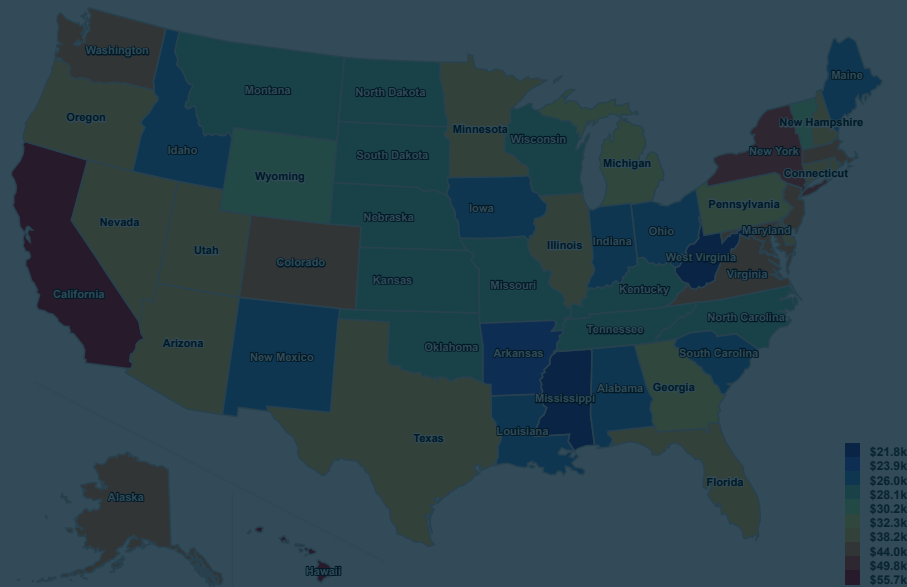

CLOSE

Legislative District Data Updates in Progress

Due to legislative redistricting, new data is only available at the statewide, County, and regional level. We are working on updating Assembly, Senate, and Congressional district data to reflect new districts that took effect January 2023. You may continue to view historic data associated with previous districts through 2022.

Questions? [Contact Us Here.](#)

Legislative District Data Updates in Progress

CLOSE

Due to legislative redistricting, new data is only available at the statewide, County, and regional level. We are working on updating Assembly, Senate, and Congressional district data to reflect new districts that took effect January 2023. You may continue to view historic data associated with previous districts through 2022.

Questions? [Contact Us Here.](#)

\$40.7k

US

SELECTED

\$21.8k

LOW
West Virginia

\$61.5k

HIGH
Hawaii