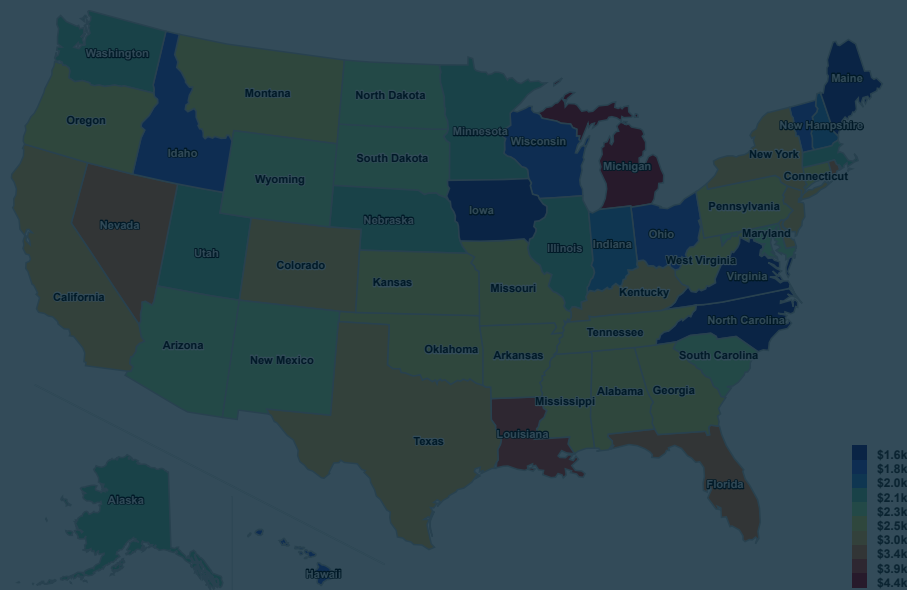

CLOSE

Legislative District Data Updates in Progress

Due to legislative redistricting, new data is only available at the statewide, County, and regional level. We are working on updating Assembly, Senate, and Congressional district data to reflect new districts that took effect January 2023. You may continue to view historic data associated with previous districts through 2022.

Questions? [Contact Us Here.](#)