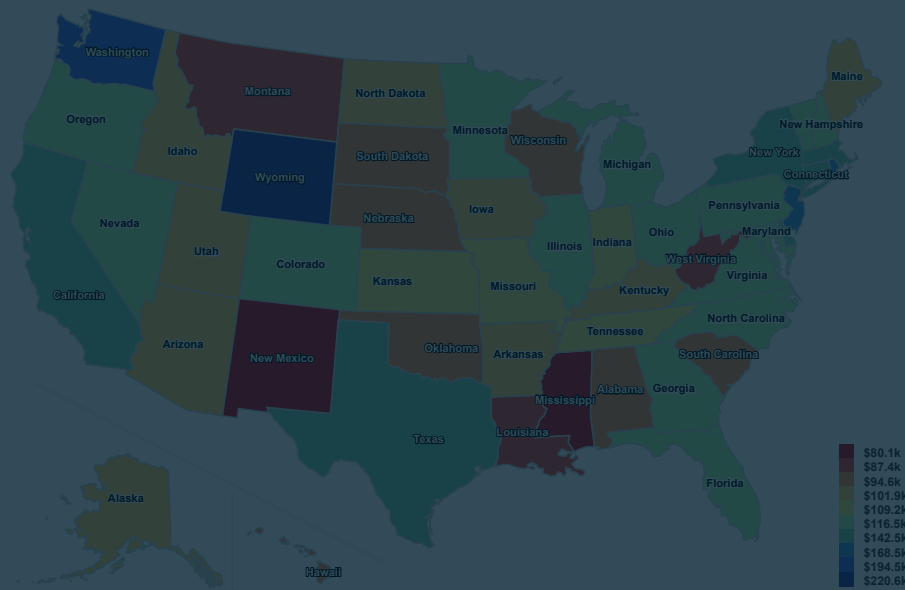

CLOSE

Legislative District Data Updates in Progress

Due to legislative redistricting, new data is only available at the statewide, County, and regional level. We are working on updating Assembly, Senate, and Congressional district data to reflect new districts that took effect January 2023. You may continue to view historic data associated with previous districts through 2022.

Questions? [Contact Us Here.](#)

CLOSE

Legislative District Data Updates in Progress

Due to legislative redistricting, new data is only available at the statewide, County, and regional level. We are working on updating Assembly, Senate, and Congressional district data to reflect new districts that took effect January 2023. You may continue to view historic data associated with previous districts through 2022.

Questions? [Contact Us Here.](#)

1990 1995 2000 2005 2010 2015 2020

\$133.9k

US

SELECTED

\$80.1k

LOW
New Mexico

\$246.6k

Questions? [Contact Us Here.](#)

\$133.9k

US

SELECTED

\$80.1k

LOW

New Mexico

\$246.6k