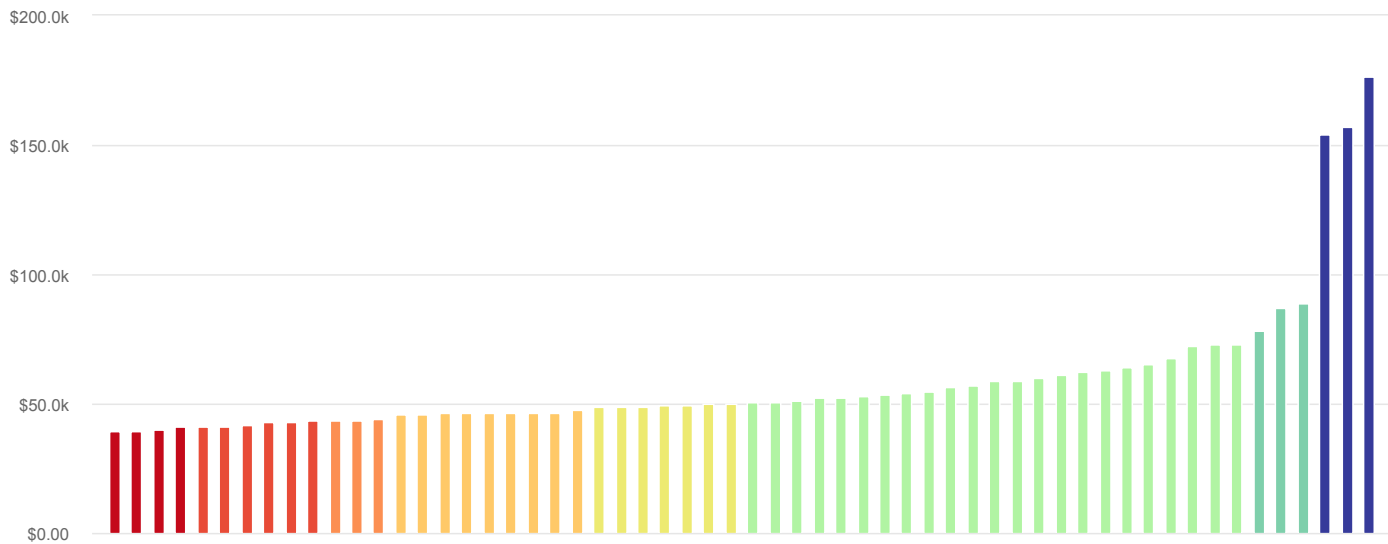

Ranking

Avg. Annual Wage: Private – undefined 2022

$81.5k

California

SELECTED

$39.1k

LOW
Mono County

$176.7k

HIGH
Santa Clara County