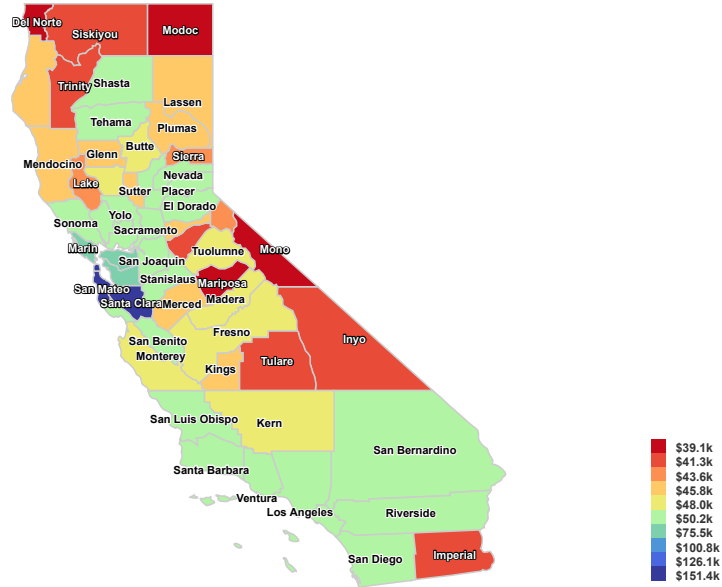

Economic Indicators

AVG. ANNUAL
WAGE: PRIVATE

Trend

Avg. Annual Wage: Private – undefined 2022

\$81.5k

California

SELECTED

\$39.1k

LOW
Mono County

\$176.7k

HIGH
Santa Clara County

Ranking

Avg. Annual Wage: Private – undefined 2022

\$81.5k

California

SELECTED

\$39.1k

LOW
Mono County

\$176.7k

HIGH
Santa Clara County