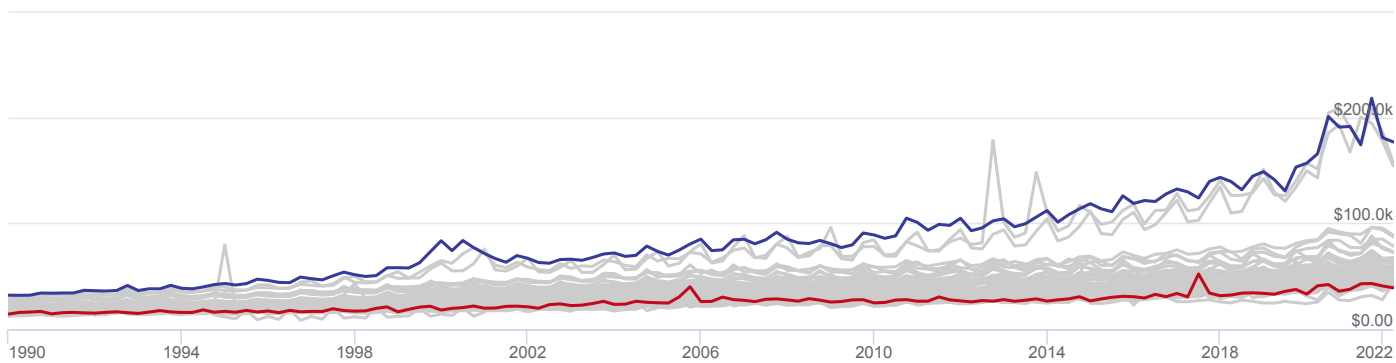

Economic Indicators

AVG. ANNUAL
WAGE: PRIVATE

Trend

Avg. Annual Wage: Private – undefined 2022

\$81.5k

California

SELECTED

\$39.1k

LOW
Mono County

\$176.7k

HIGH
Santa Clara County

Ranking

Avg. Annual Wage: Private – undefined 2022

\$81.5k

California

SELECTED