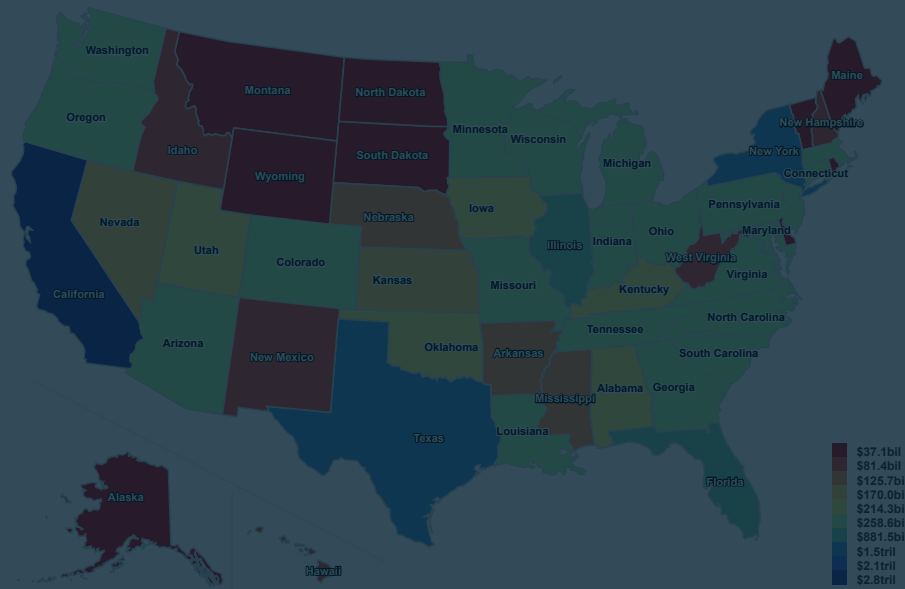

CLOSE

Legislative District Data Updates in Progress

Due to legislative redistricting, new data is only available at the statewide, County, and regional level. We are working on updating Assembly, Senate, and Congressional district data to reflect new districts that took effect January 2023. You may continue to view historic data associated with previous districts through 2022.

Questions? [Contact Us Here.](#)

CLOSE

Legislative District Data Updates in Progress

Due to legislative redistricting, new data is only available at the statewide, County, and regional level. We are working on updating Assembly, Senate, and Congressional district data to reflect new districts that took effect January 2023. You may continue to view historic data associated with previous districts through 2022.